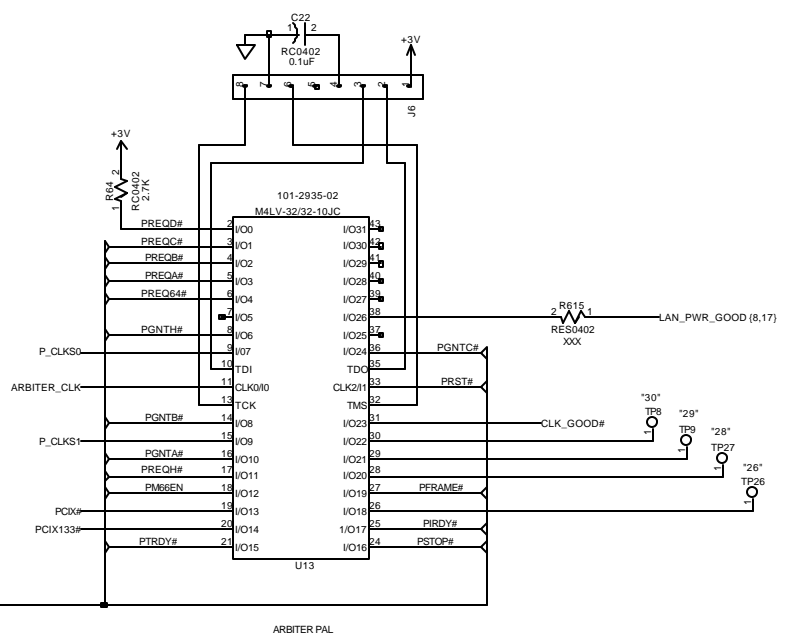

## TABLE OF CONTENTS

2. 80321 PRIMARY PCI BUS
3. XSLOT CONNECTOR PRIMARY PCI BUS
4. 31154 BRIDGE PRIMARY PCI BUS
5. 31154 BRIDGE SECONDARY PCI BUS
6. 82546 DUAL GIGABIT MAC/PHY PRIMARY BUS
7. 82546 LINES INTERFACE
8. 82546 POWER SUPPLIES
9. POWER SUPPLIES
10. 80321 DDR SDRAM
11. 80321 DDR SDRAM TERMINATION
12. 80321 DDR SDRAM TERMINATION & XSLOT SERIES TERMINATION
13. 80321 PERIPHERAL BUS
14. FLASH - COMPACT FLASH - UART
15. USER LEDS - SWITCH - BUZZER
16. CLOCKS - PRIMARY ARBITER PAL
17. ATX POWER - RESET
18. SATA 0
19. SATA 1
20. SATA 2
21. SATA 3
22. SATA DECOUPLINGS
23. SATA DECOUPLINGS
24. DECOUPLINGS

CYCLONE MICROSYSTEMS 25 SCIENCE PARK NEW HAVEN, CT 06511	Title: IQ31244 Name: CLOCKS - ARBITER PAL Date: 2003/12/15	REV E Sheet 16 of 24
--	--	-------------------------