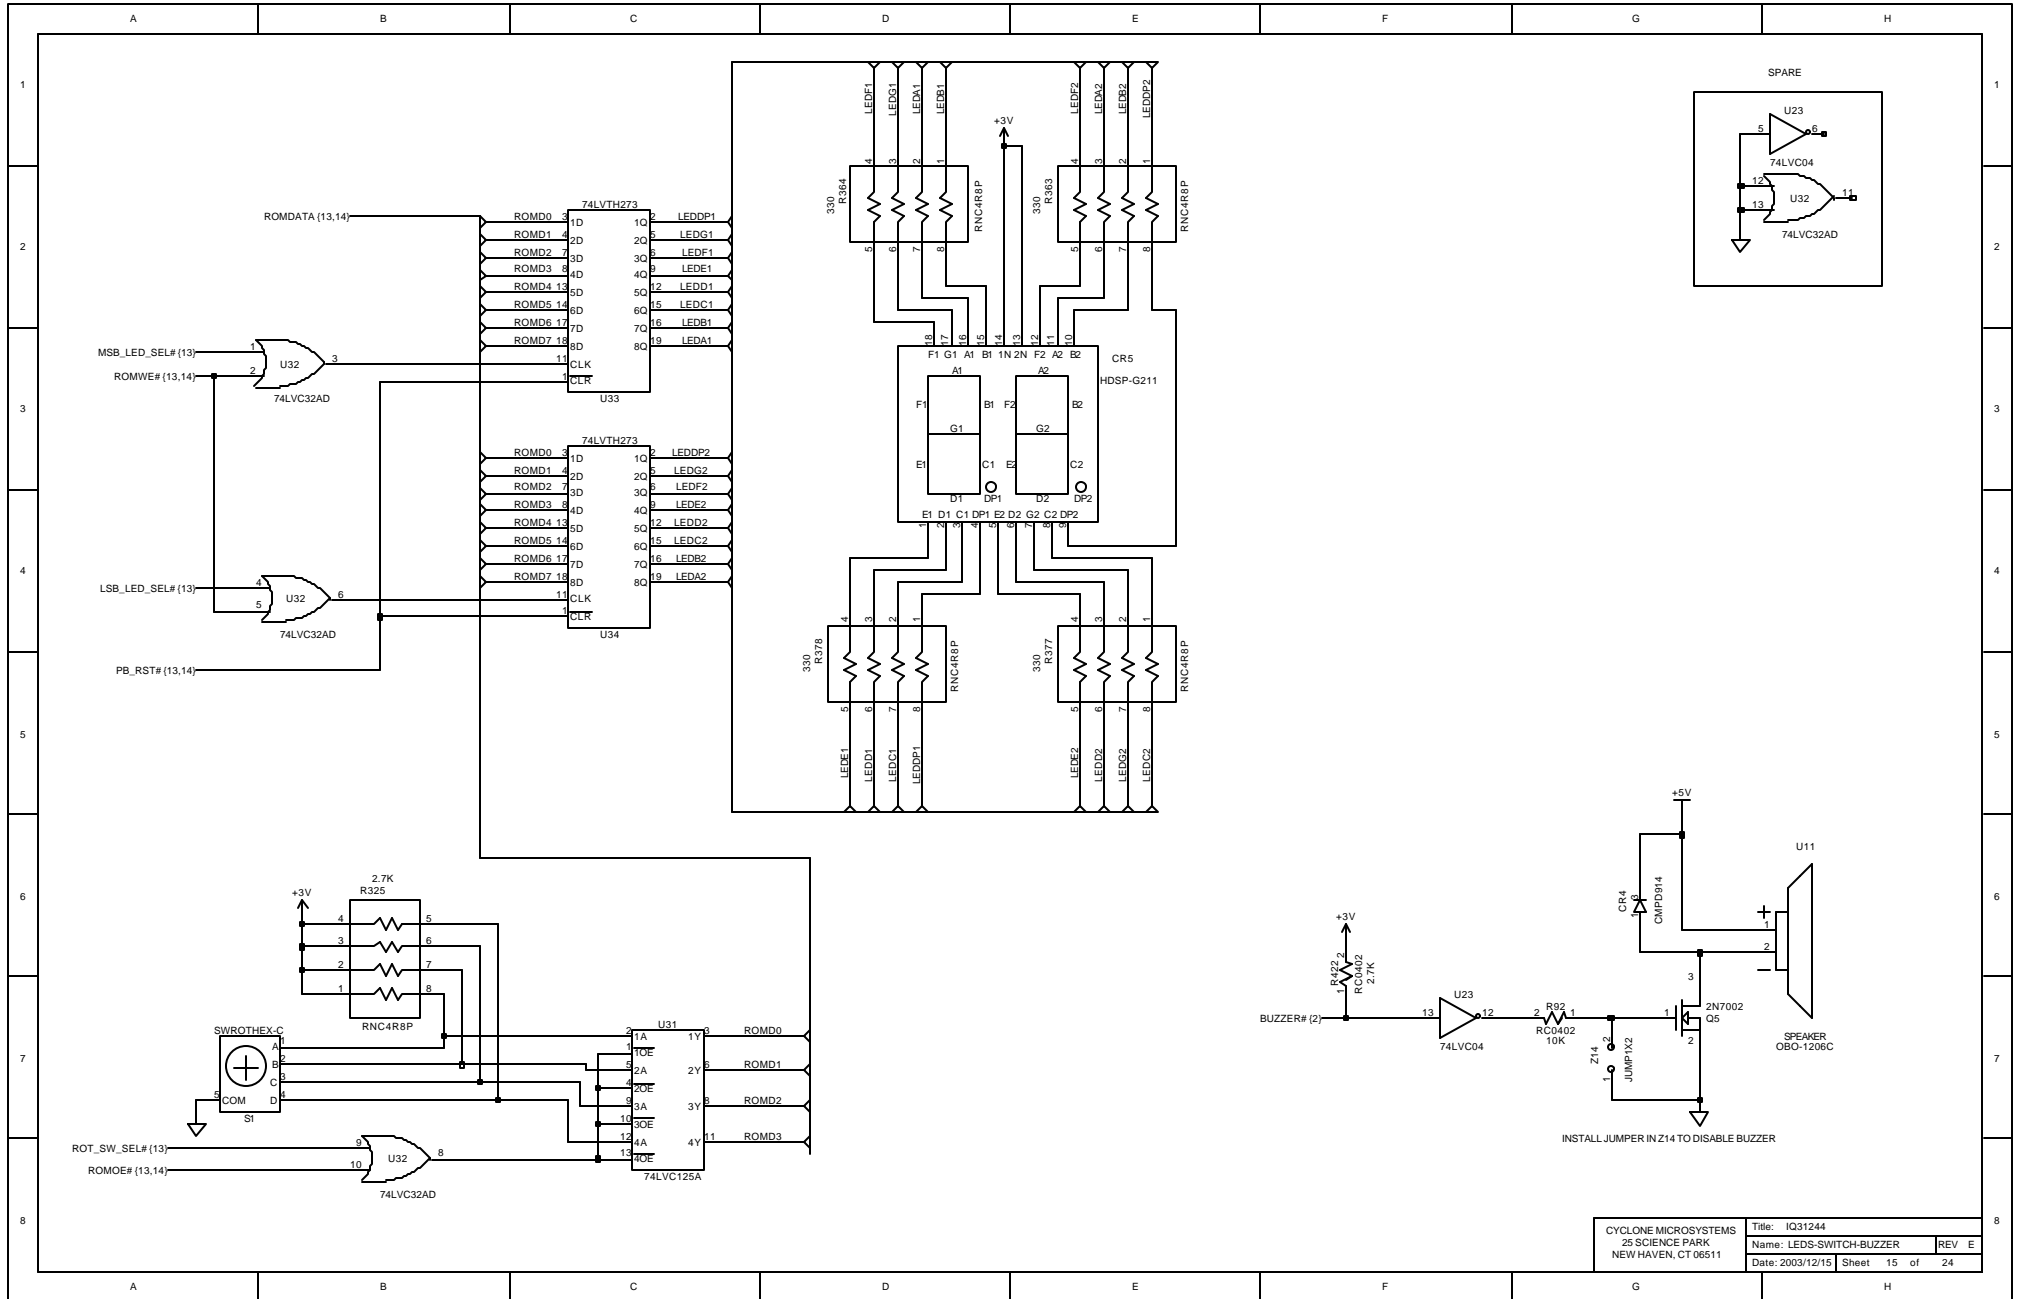

## TABLE OF CONTENTS

2. 80321 PRIMARY PCI BUS
3. XSLOT CONNECTOR PRIMARY PCI BUS
4. 31154 BRIDGE PRIMARY PCI BUS
5. 31154 BRIDGE SECONDARY PCI BUS
6. 82546 DUAL GIGABIT MAC/PHY PRIMARY BUS
7. 82546 LINES INTERFACE
8. 82546 POWER SUPPLIES
9. POWER SUPPLIES
10. 80321 DDR SDRAM
11. 80321 DDR SDRAM TERMINATION
12. 80321 DDR SDRAM TERMINATION & XSLOT SERIES TERMINATION
13. 80321 PERIPHERAL BUS
14. FLASH - COMPACT FLASH - UART
15. USER LEDS - SWITCH - BUZZER
16. CLOCKS - PRIMARY ARBITER PAL
17. ATX POWER - RESET
18. SATA 0
19. SATA 1
20. SATA 2
21. SATA 3
22. SATA DECOUPLINGS
23. SATA DECOUPLINGS
24. DECOUPLINGS

CYCLONE MICROSYSTEMS 25 SCIENCE PARK NEW HAVEN, CT 06511	Title: IQ31244 Name: CLOCKS - ARBITER PAL Date: 2003/12/15	REV E Sheet 16 of 24
--	--	-------------------------