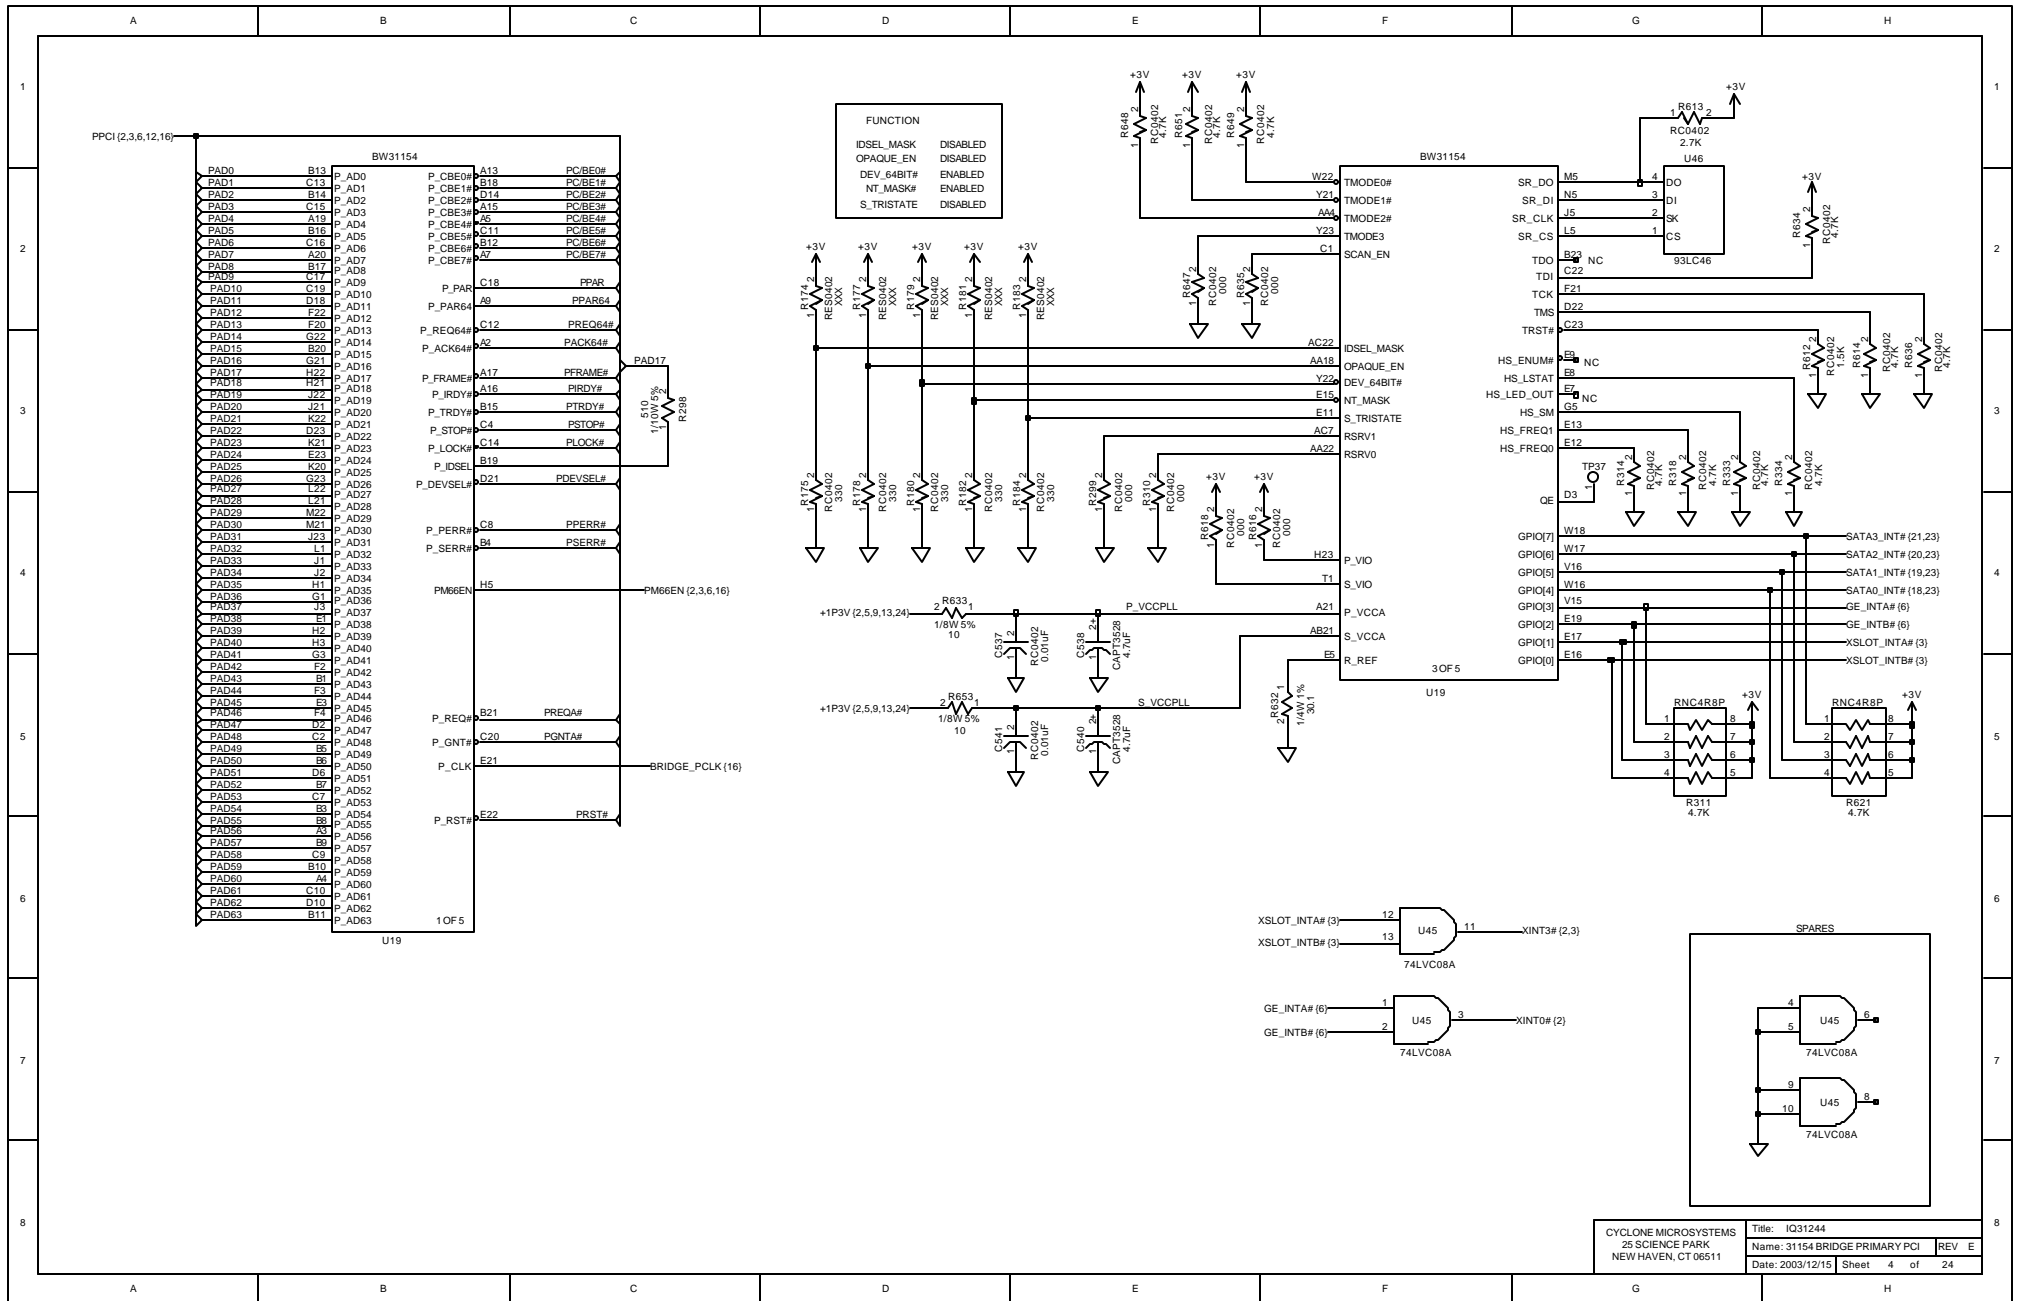

## TABLE OF CONTENTS

2. 80321 PRIMARY PCI BUS
3. XSLOT CONNECTOR PRIMARY PCI BUS
4. 31154 BRIDGE PRIMARY PCI BUS
5. 31154 BRIDGE SECONDARY PCI BUS
6. 82546 DUAL GIGABIT MAC/PHY PRIMARY BUS
7. 82546 LINES INTERFACE
8. 82546 POWER SUPPLIES
9. POWER SUPPLIES
10. 80321 DDR SDRAM
11. 80321 DDR SDRAM TERMINATION
12. 80321 DDR SDRAM TERMINATION & XSLOT SERIES TERMINATION
13. 80321 PERIPHERAL BUS
14. FLASH - COMPACT FLASH - UART
15. USER LEDS - SWITCH - BUZZER
16. CLOCKS - PRIMARY ARBITER PAL
17. ATX POWER - RESET
18. SATA 0
19. SATA 1
20. SATA 2
21. SATA 3
22. SATA DECOUPLINGS
23. SATA DECOUPLINGS
24. DECOUPLINGS

CYCLONE MICROSYSTEMS 25 SCIENCE PARK NEW HAVEN, CT 06511	Title: IQ31244 Name: CLOCKS - ARBITER PAL Date: 2003/12/15	REV E Sheet 16 of 24
--	--	-------------------------