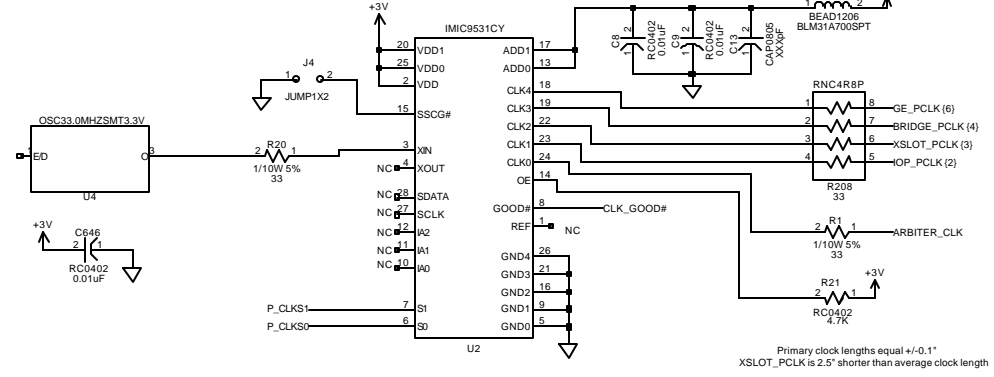

## TABLE OF CONTENTS

2. 80321 PRIMARY PCI BUS
3. XSLOT CONNECTOR PRIMARY PCI BUS
4. 31154 BRIDGE PRIMARY PCI BUS
5. 31154 BRIDGE SECONDARY PCI BUS
6. 82546 DUAL GIGABIT MAC/PHY PRIMARY BUS
7. 82546 LINES INTERFACE
8. 82546 POWER SUPPLIES
9. POWER SUPPLIES
10. 80321 DDR SDRAM
11. 80321 DDR SDRAM TERMINATION
12. 80321 DDR SDRAM TERMINATION & XSLOT SERIES TERMINATION
13. 80321 PERIPHERAL BUS
14. FLASH - COMPACT FLASH - UART
15. USER LEDS - SWITCH - BUZZER
16. CLOCKS - PRIMARY ARBITER PAL
17. ATX POWER - RESET
18. SATA 0
19. SATA 1
20. SATA 2
21. SATA 3
22. SATA DECOUPLINGS
23. SATA DECOUPLINGS
24. DECOUPLINGS

CYCLONE MICROSYSTEMS 25 SCIENCE PARK NEW HAVEN, CT 06511	Title: IQ31244 Name: CLOCKS - ARBITER PAL Date: 2003/12/15	REV E Sheet 16 of 24
--	--	-------------------------