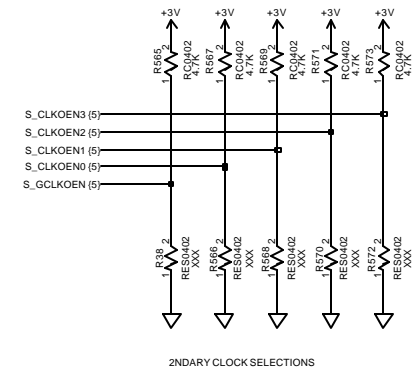

## TABLE OF CONTENTS

2. 80321 PRIMARY PCI BUS
3. XSLOT CONNECTOR PRIMARY PCI BUS
4. 31154 BRIDGE PRIMARY PCI BUS
5. 31154 BRIDGE SECONDARY PCI BUS
6. 82546 DUAL GIGABIT MAC/PHY PRIMARY BUS
7. 82546 LINES INTERFACE
8. 82546 POWER SUPPLIES
9. POWER SUPPLIES
10. 80321 DDR SDRAM
11. 80321 DDR SDRAM TERMINATION
12. 80321 DDR SDRAM TERMINATION & XSLOT SERIES TERMINATION
13. 80321 PERIPHERAL BUS
14. FLASH - COMPACT FLASH - UART
15. USER LEDS - SWITCH - BUZZER
16. CLOCKS - PRIMARY ARBITER PAL
17. ATX POWER - RESET
18. SATA 0
19. SATA 1
20. SATA 2
21. SATA 3
22. SATA DECOUPLINGS
23. SATA DECOUPLINGS
24. DECOUPLINGS

CYCLONE MICROSYSTEMS 25 SCIENCE PARK NEW HAVEN, CT 06511	Title: IQ31244 Name: CLOCKS - ARBITER PAL Date: 2003/12/15	REV E Sheet 16 of 24
--	--	-------------------------