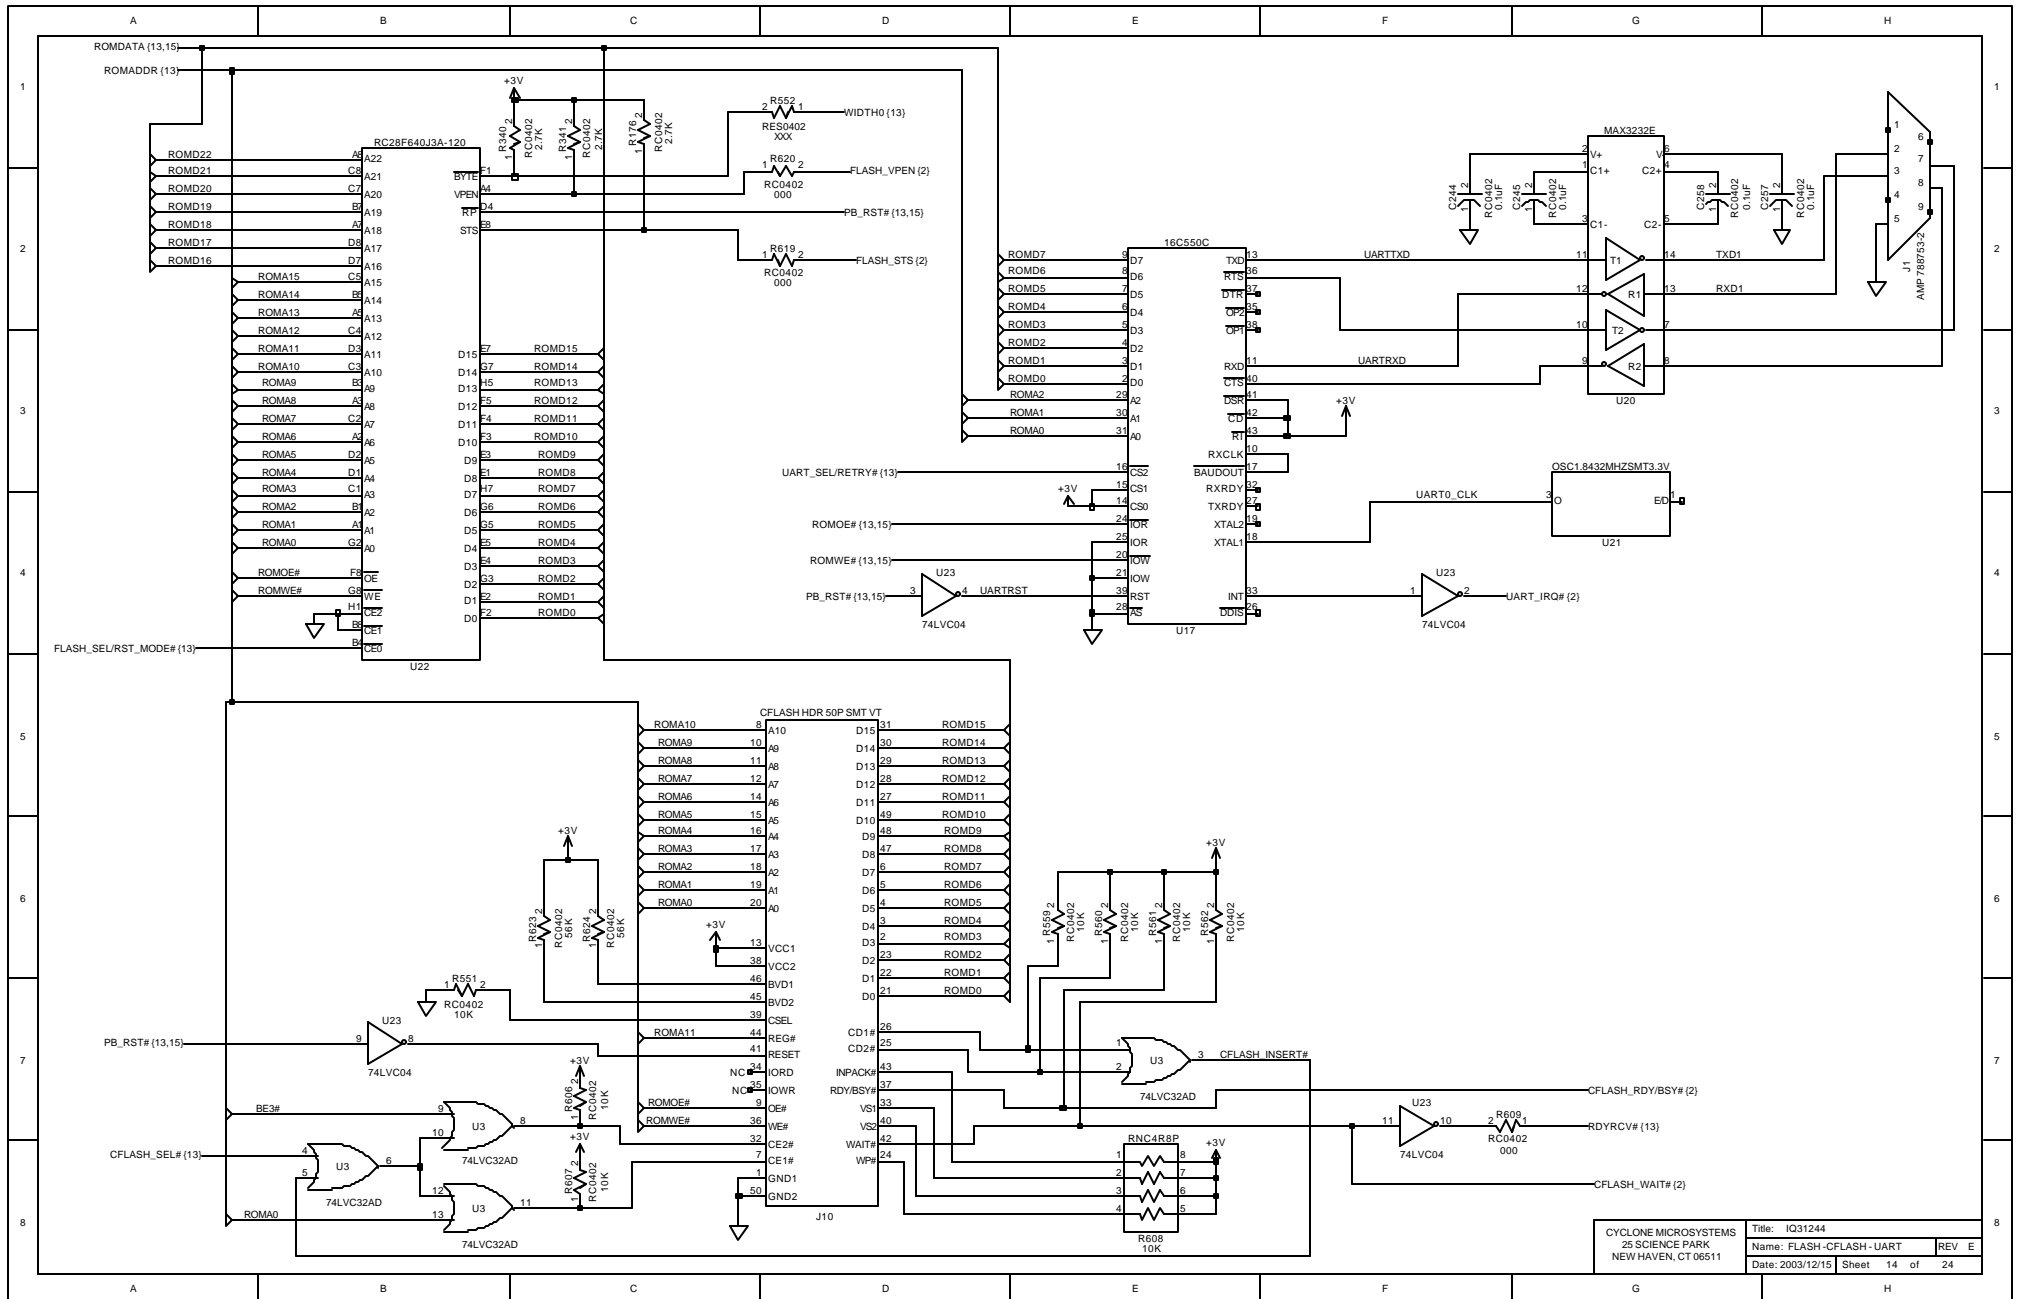

## TABLE OF CONTENTS

2. 80321 PRIMARY PCI BUS
3. XSLOT CONNECTOR PRIMARY PCI BUS
4. 31154 BRIDGE PRIMARY PCI BUS
5. 31154 BRIDGE SECONDARY PCI BUS
6. 82546 DUAL GIGABIT MAC/PHY PRIMARY BUS
7. 82546 LINES INTERFACE
8. 82546 POWER SUPPLIES
9. POWER SUPPLIES
10. 80321 DDR SDRAM
11. 80321 DDR SDRAM TERMINATION
12. 80321 DDR SDRAM TERMINATION & XSLOT SERIES TERMINATION
13. 80321 PERIPHERAL BUS
14. FLASH - COMPACT FLASH - UART
15. USER LEDS - SWITCH - BUZZER
16. CLOCKS - PRIMARY ARBITER PAL
17. ATX POWER - RESET
18. SATA 0
19. SATA 1
20. SATA 2
21. SATA 3
22. SATA DECOUPLINGS
23. SATA DECOUPLINGS
24. DECOUPLINGS

CYCLONE MICROSYSTEMS 25 SCIENCE PARK NEW HAVEN, CT 06511	Title: IQ31244 Name: CLOCKS - ARBITER PAL Date: 2003/12/15	REV E Sheet 16 of 24
--	--	-------------------------