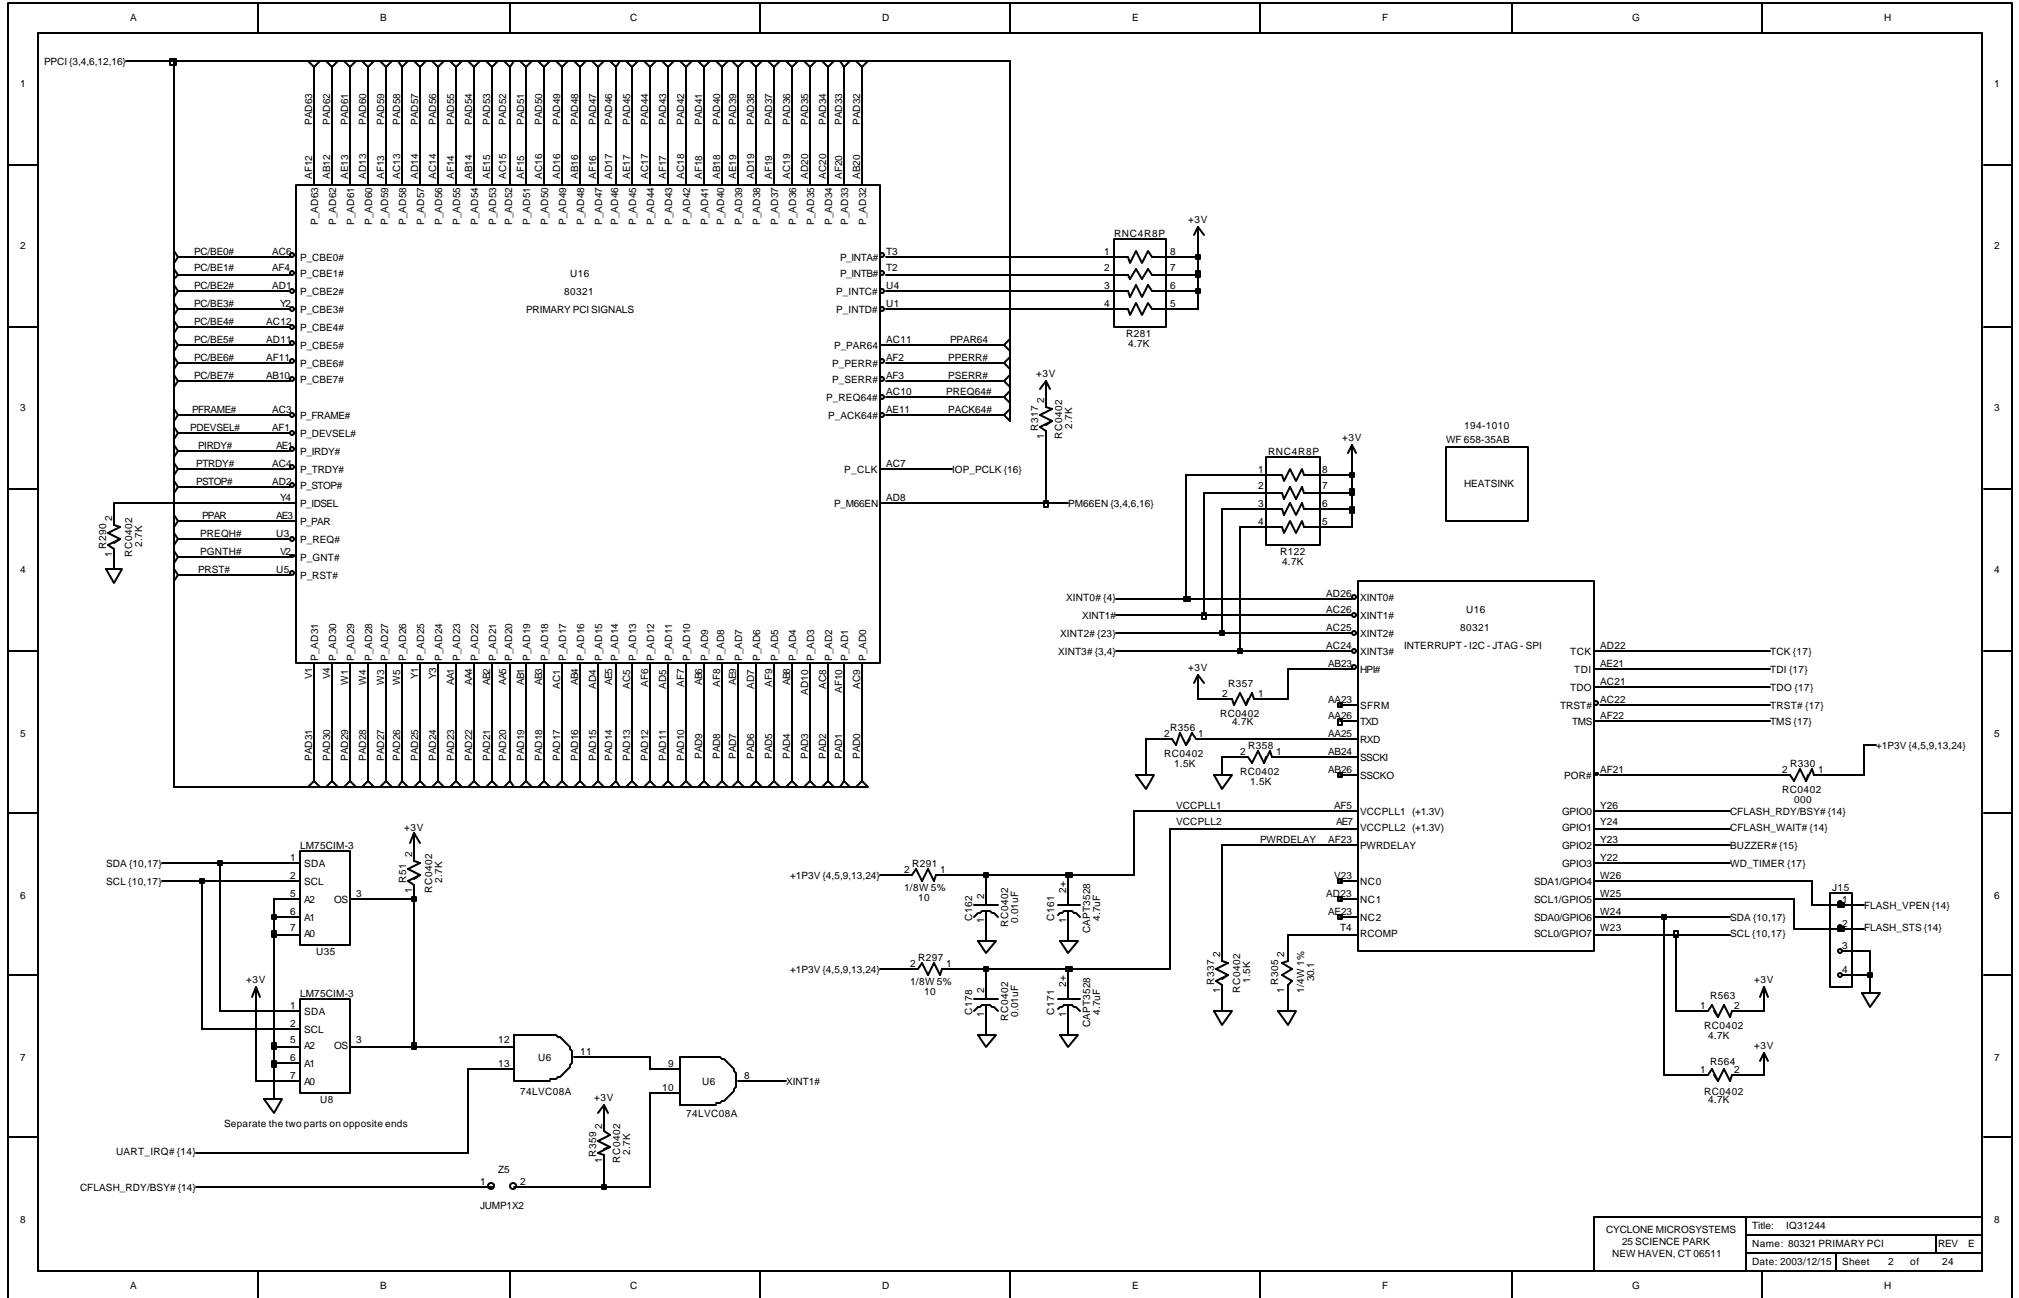

## TABLE OF CONTENTS

2. 80321 PRIMARY PCI BUS
3. XSLOT CONNECTOR PRIMARY PCI BUS
4. 31154 BRIDGE PRIMARY PCI BUS
5. 31154 BRIDGE SECONDARY PCI BUS
6. 82546 DUAL GIGABIT MAC/PHY PRIMARY BUS
7. 82546 LINES INTERFACE
8. 82546 POWER SUPPLIES
9. POWER SUPPLIES
10. 80321 DDR SDRAM
11. 80321 DDR SDRAM TERMINATION
12. 80321 DDR SDRAM TERMINATION & XSLOT SERIES TERMINATION
13. 80321 PERIPHERAL BUS
14. FLASH - COMPACT FLASH - UART
15. USER LEDS - SWITCH - BUZZER
16. CLOCKS - PRIMARY ARBITER PAL
17. ATX POWER - RESET
18. SATA 0
19. SATA 1
20. SATA 2
21. SATA 3
22. SATA DECOUPLINGS
23. SATA DECOUPLINGS
24. DECOUPLINGS

CYCLONE MICROSYSTEMS 25 SCIENCE PARK NEW HAVEN, CT 06511	Title: IQ31244 Name: CLOCKS - ARBITER PAL Date: 2003/12/15	REV E Sheet 16 of 24
--	--	-------------------------