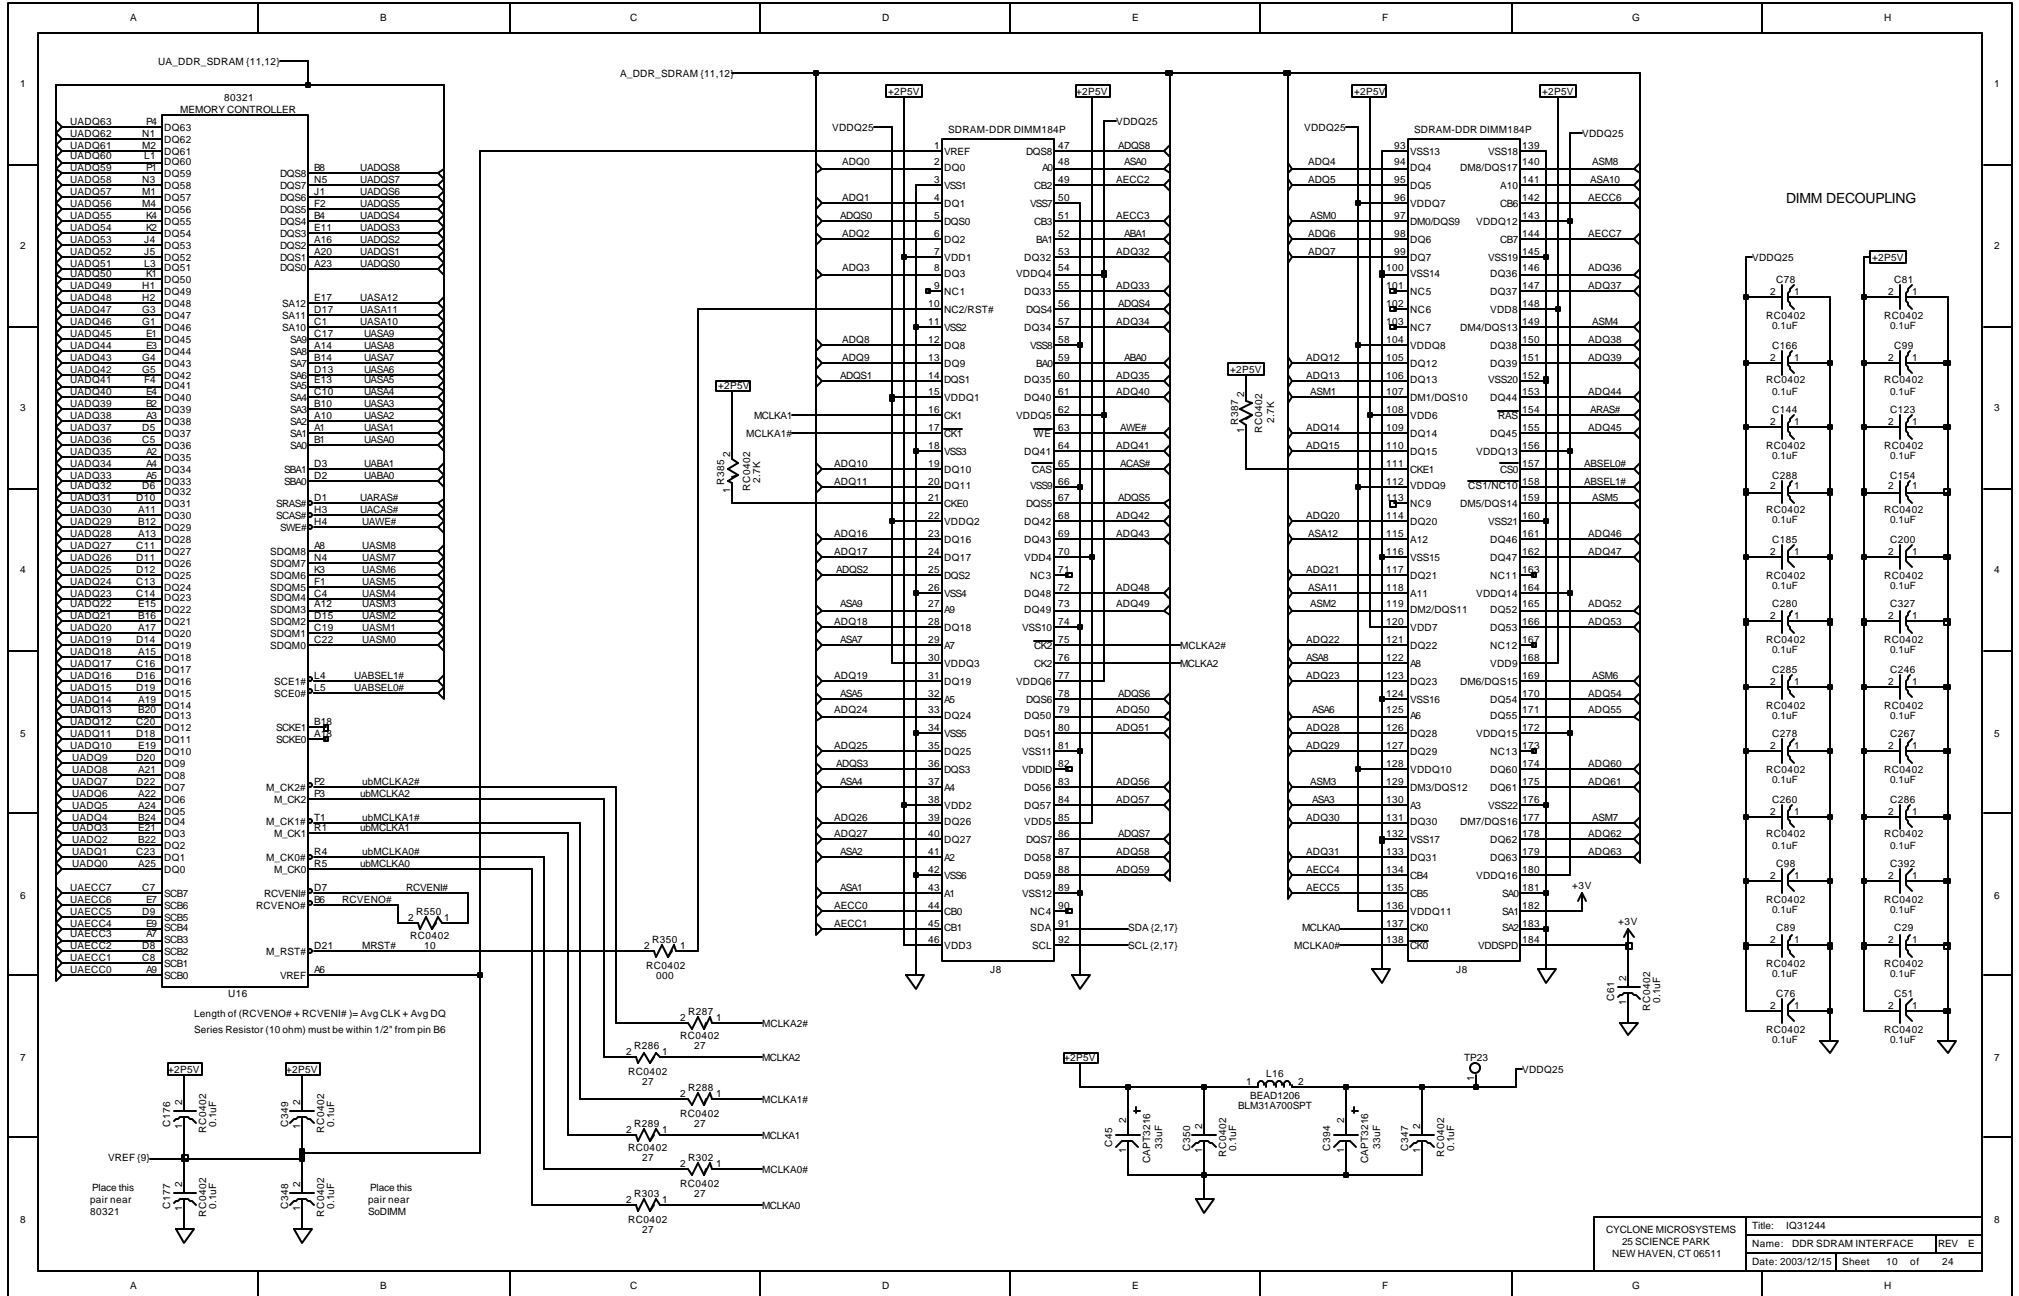

## TABLE OF CONTENTS

2. 80321 PRIMARY PCI BUS
3. XSLOT CONNECTOR PRIMARY PCI BUS
4. 31154 BRIDGE PRIMARY PCI BUS
5. 31154 BRIDGE SECONDARY PCI BUS
6. 82546 DUAL GIGABIT MAC/PHY PRIMARY BUS
7. 82546 LINES INTERFACE
8. 82546 POWER SUPPLIES
9. POWER SUPPLIES
10. 80321 DDR SDRAM
11. 80321 DDR SDRAM TERMINATION
12. 80321 DDR SDRAM TERMINATION & XSLOT SERIES TERMINATION
13. 80321 PERIPHERAL BUS
14. FLASH - COMPACT FLASH - UART
15. USER LEDS - SWITCH - BUZZER
16. CLOCKS - PRIMARY ARBITER PAL
17. ATX POWER - RESET
18. SATA 0
19. SATA 1
20. SATA 2
21. SATA 3
22. SATA DECOUPLINGS
23. SATA DECOUPLINGS
24. DECOUPLINGS

CYCLONE MICROSYSTEMS 25 SCIENCE PARK NEW HAVEN, CT 06511	Title: IQ31244 Name: CLOCKS - ARBITER PAL Date: 2003/12/15	REV E Sheet 16 of 24
--	--	-------------------------