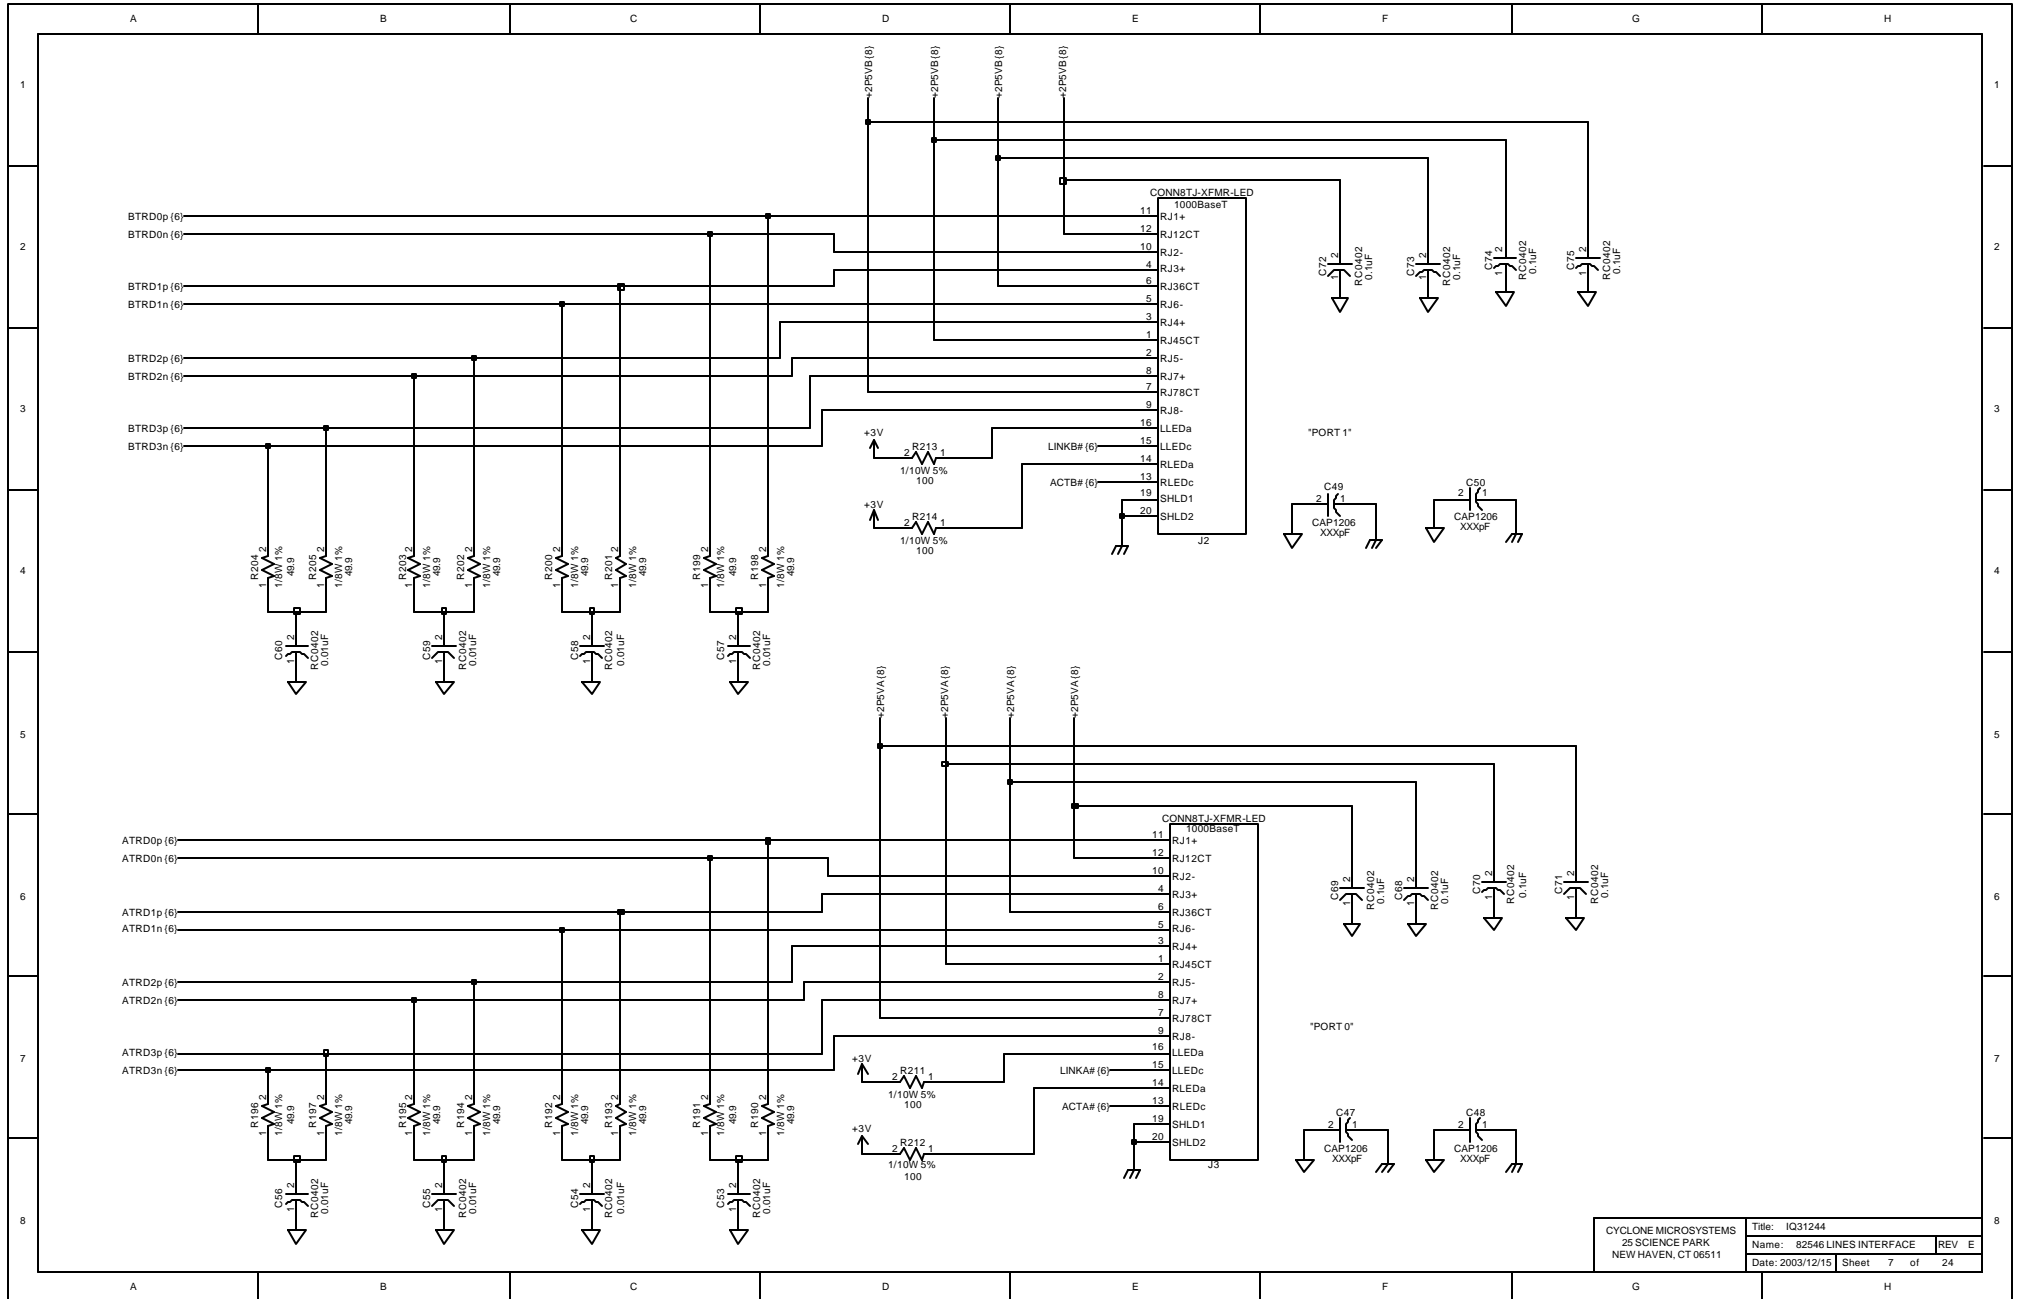

## TABLE OF CONTENTS

2. 80321 PRIMARY PCI BUS
3. XSLOT CONNECTOR PRIMARY PCI BUS
4. 31154 BRIDGE PRIMARY PCI BUS
5. 31154 BRIDGE SECONDARY PCI BUS
6. 82546 DUAL GIGABIT MAC/PHY PRIMARY BUS
7. 82546 LINES INTERFACE
8. 82546 POWER SUPPLIES
9. POWER SUPPLIES
10. 80321 DDR SDRAM
11. 80321 DDR SDRAM TERMINATION
12. 80321 DDR SDRAM TERMINATION & XSLOT SERIES TERMINATION
13. 80321 PERIPHERAL BUS
14. FLASH - COMPACT FLASH - UART
15. USER LEDS - SWITCH - BUZZER
16. CLOCKS - PRIMARY ARBITER PAL
17. ATX POWER - RESET
18. SATA 0
19. SATA 1
20. SATA 2
21. SATA 3
22. SATA DECOUPLINGS
23. SATA DECOUPLINGS
24. DECOUPLINGS

CYCLONE MICROSYSTEMS 25 SCIENCE PARK NEW HAVEN, CT 06511	Title: IQ31244 Name: CLOCKS - ARBITER PAL Date: 2003/12/15	REV E Sheet 16 of 24
--	--	-------------------------