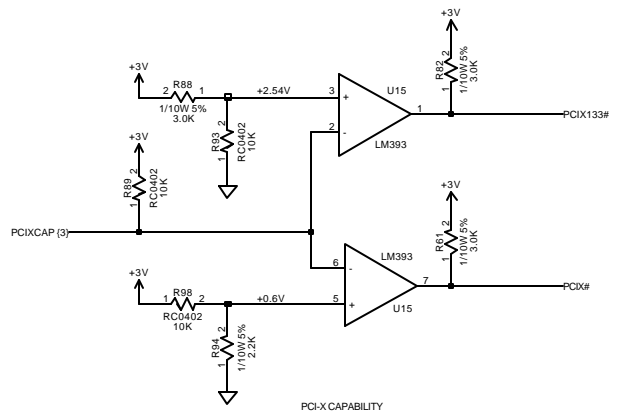

## TABLE OF CONTENTS

2. 80321 PRIMARY PCI BUS
3. XSLOT CONNECTOR PRIMARY PCI BUS
4. 31154 BRIDGE PRIMARY PCI BUS
5. 31154 BRIDGE SECONDARY PCI BUS
6. 82546 DUAL GIGABIT MAC/PHY PRIMARY BUS
7. 82546 LINES INTERFACE
8. 82546 POWER SUPPLIES
9. POWER SUPPLIES
10. 80321 DDR SDRAM
11. 80321 DDR SDRAM TERMINATION
12. 80321 DDR SDRAM TERMINATION & XSLOT SERIES TERMINATION
13. 80321 PERIPHERAL BUS
14. FLASH - COMPACT FLASH - UART
15. USER LEDS - SWITCH - BUZZER
16. CLOCKS - PRIMARY ARBITER PAL
17. ATX POWER - RESET
18. SATA 0
19. SATA 1
20. SATA 2
21. SATA 3
22. SATA DECOUPLINGS
23. SATA DECOUPLINGS
24. DECOUPLINGS

CYCLONE MICROSYSTEMS 25 SCIENCE PARK NEW HAVEN, CT 06511	Title: IQ31244 Name: CLOCKS - ARBITER PAL Date: 2003/12/15	REV E Sheet 16 of 24
--	--	-------------------------