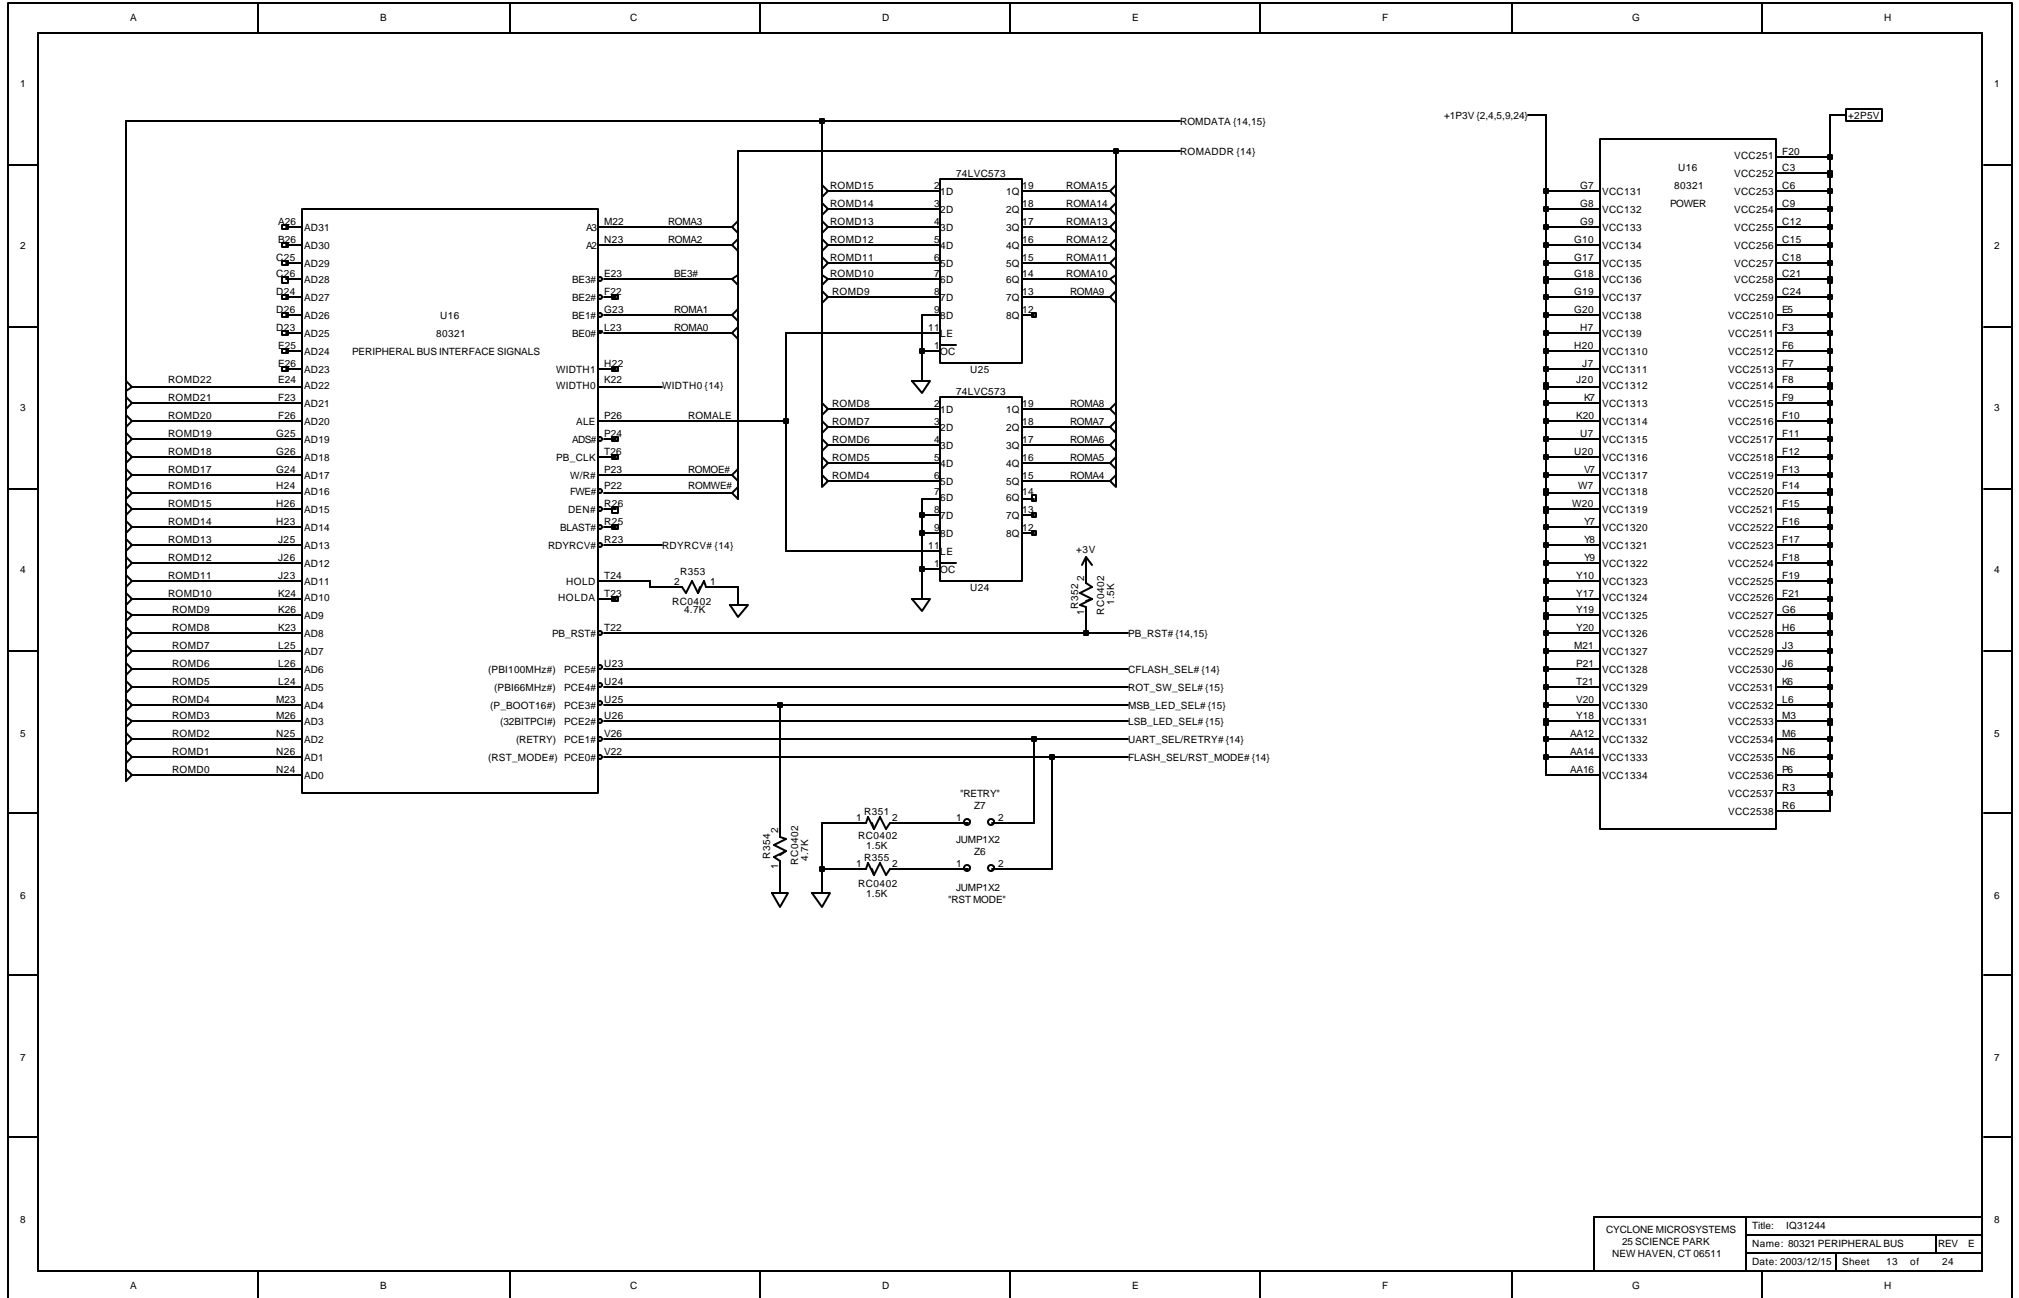

## TABLE OF CONTENTS

2. 80321 PRIMARY PCI BUS
3. XSLOT CONNECTOR PRIMARY PCI BUS
4. 31154 BRIDGE PRIMARY PCI BUS
5. 31154 BRIDGE SECONDARY PCI BUS
6. 82546 DUAL GIGABIT MAC/PHY PRIMARY BUS
7. 82546 LINES INTERFACE
8. 82546 POWER SUPPLIES
9. POWER SUPPLIES
10. 80321 DDR SDRAM
11. 80321 DDR SDRAM TERMINATION
12. 80321 DDR SDRAM TERMINATION & XSLOT SERIES TERMINATION
13. 80321 PERIPHERAL BUS
14. FLASH - COMPACT FLASH - UART
15. USER LEDS - SWITCH - BUZZER
16. CLOCKS - PRIMARY ARBITER PAL
17. ATX POWER - RESET
18. SATA 0
19. SATA 1
20. SATA 2
21. SATA 3
22. SATA DECOUPLINGS
23. SATA DECOUPLINGS
24. DECOUPLINGS

CYCLONE MICROSYSTEMS 25 SCIENCE PARK NEW HAVEN, CT 06511	Title: IQ31244 Name: CLOCKS - ARBITER PAL Date: 2003/12/15	REV E Sheet 16 of 24
--	--	-------------------------