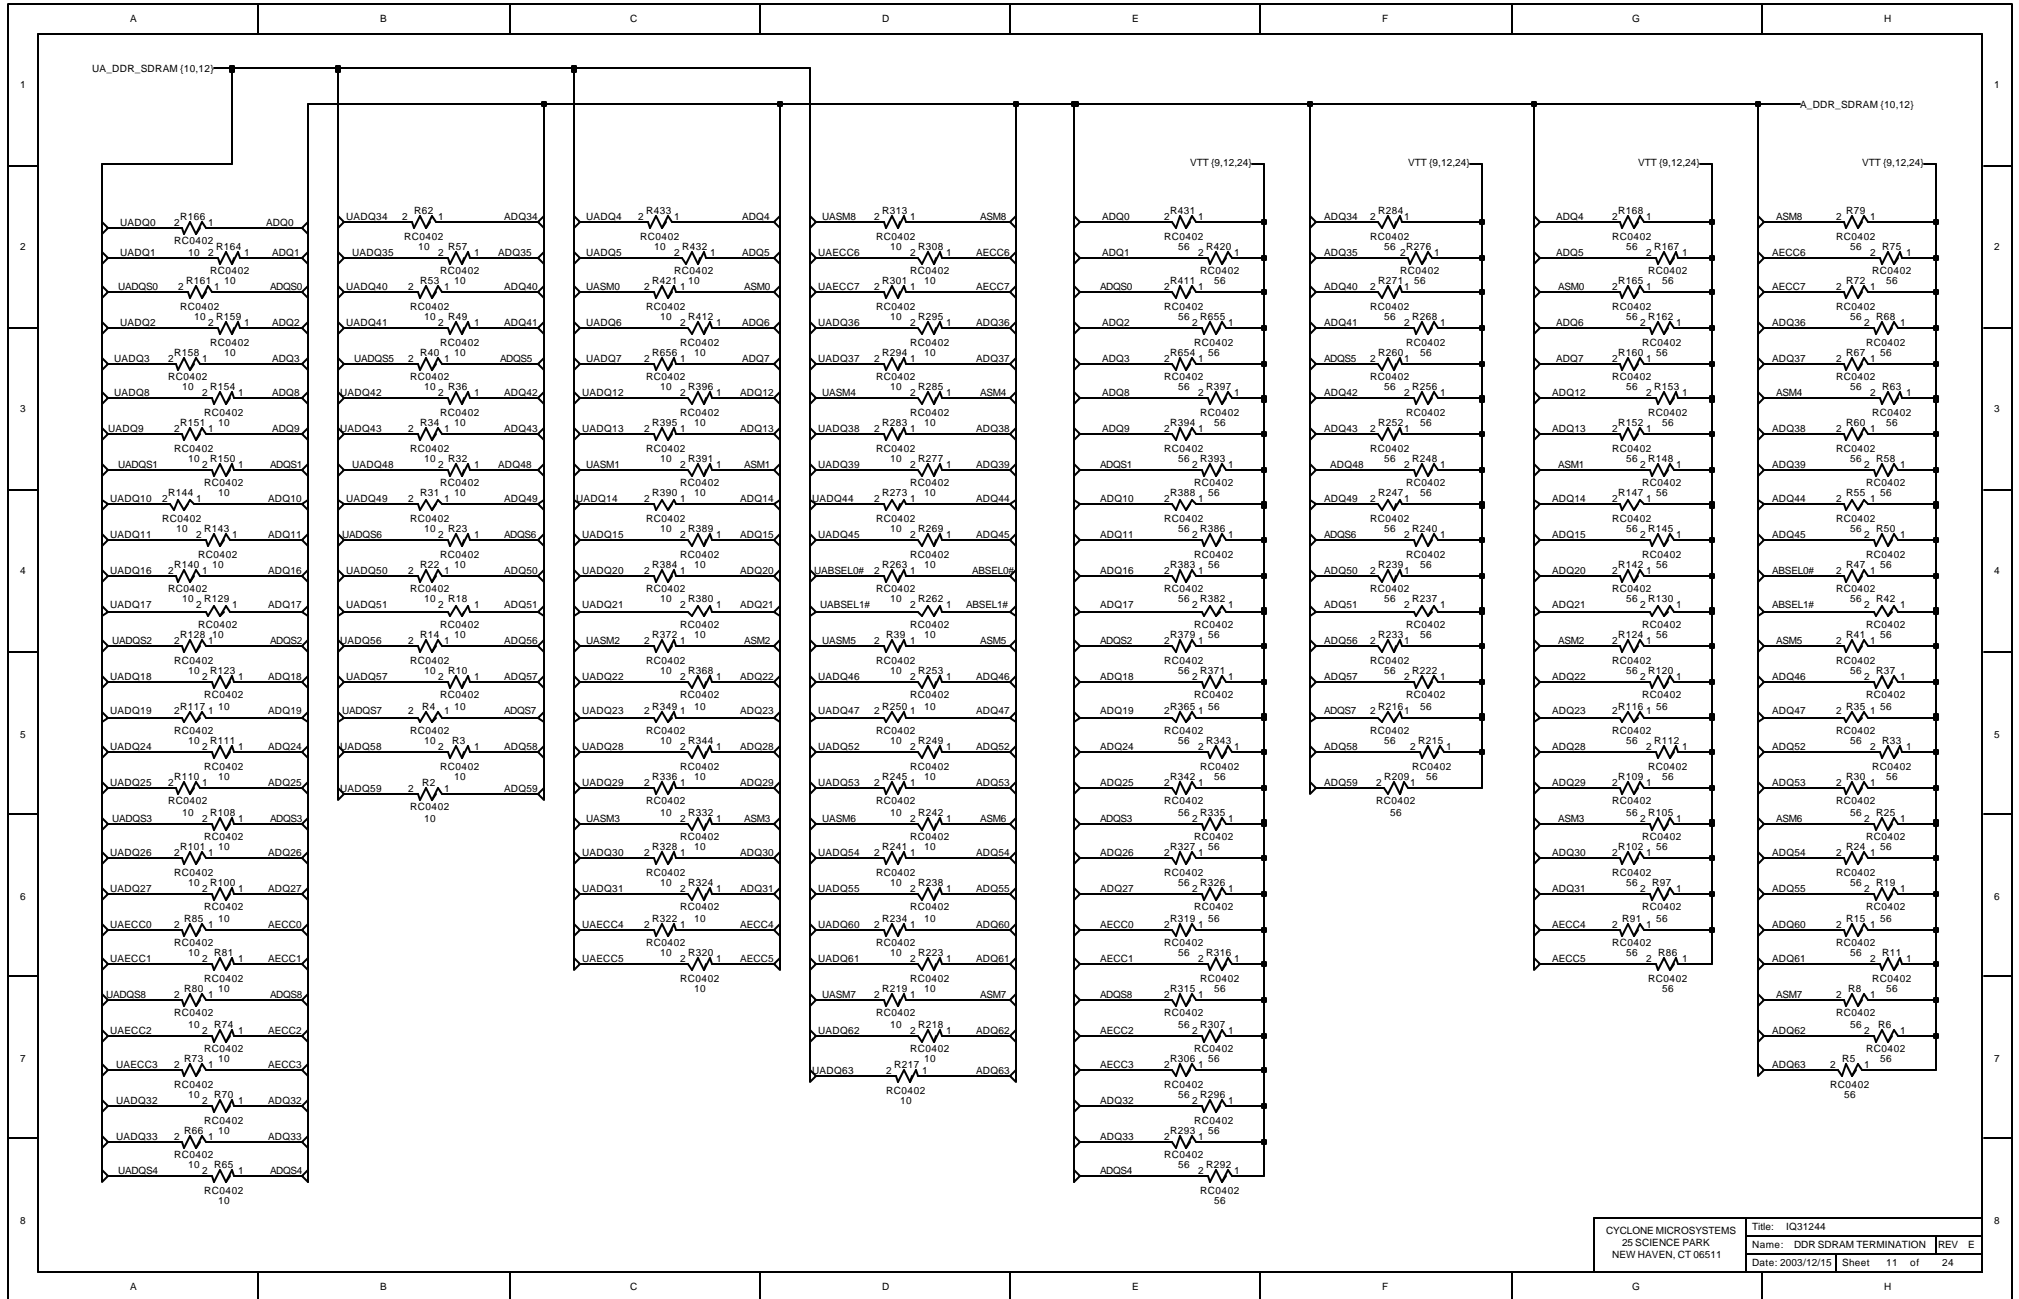

## TABLE OF CONTENTS

2. 80321 PRIMARY PCI BUS
3. XSLOT CONNECTOR PRIMARY PCI BUS
4. 31154 BRIDGE PRIMARY PCI BUS
5. 31154 BRIDGE SECONDARY PCI BUS
6. 82546 DUAL GIGABIT MAC/PHY PRIMARY BUS
7. 82546 LINES INTERFACE
8. 82546 POWER SUPPLIES
9. POWER SUPPLIES
10. 80321 DDR SDRAM
11. 80321 DDR SDRAM TERMINATION
12. 80321 DDR SDRAM TERMINATION & XSLOT SERIES TERMINATION
13. 80321 PERIPHERAL BUS
14. FLASH - COMPACT FLASH - UART
15. USER LEDS - SWITCH - BUZZER
16. CLOCKS - PRIMARY ARBITER PAL
17. ATX POWER - RESET
18. SATA 0
19. SATA 1
20. SATA 2
21. SATA 3
22. SATA DECOUPLINGS
23. SATA DECOUPLINGS
24. DECOUPLINGS

CYCLONE MICROSYSTEMS 25 SCIENCE PARK NEW HAVEN, CT 06511	Title: IQ31244 Name: CLOCKS - ARBITER PAL Date: 2003/12/15	REV E Sheet 16 of 24
--	--	-------------------------