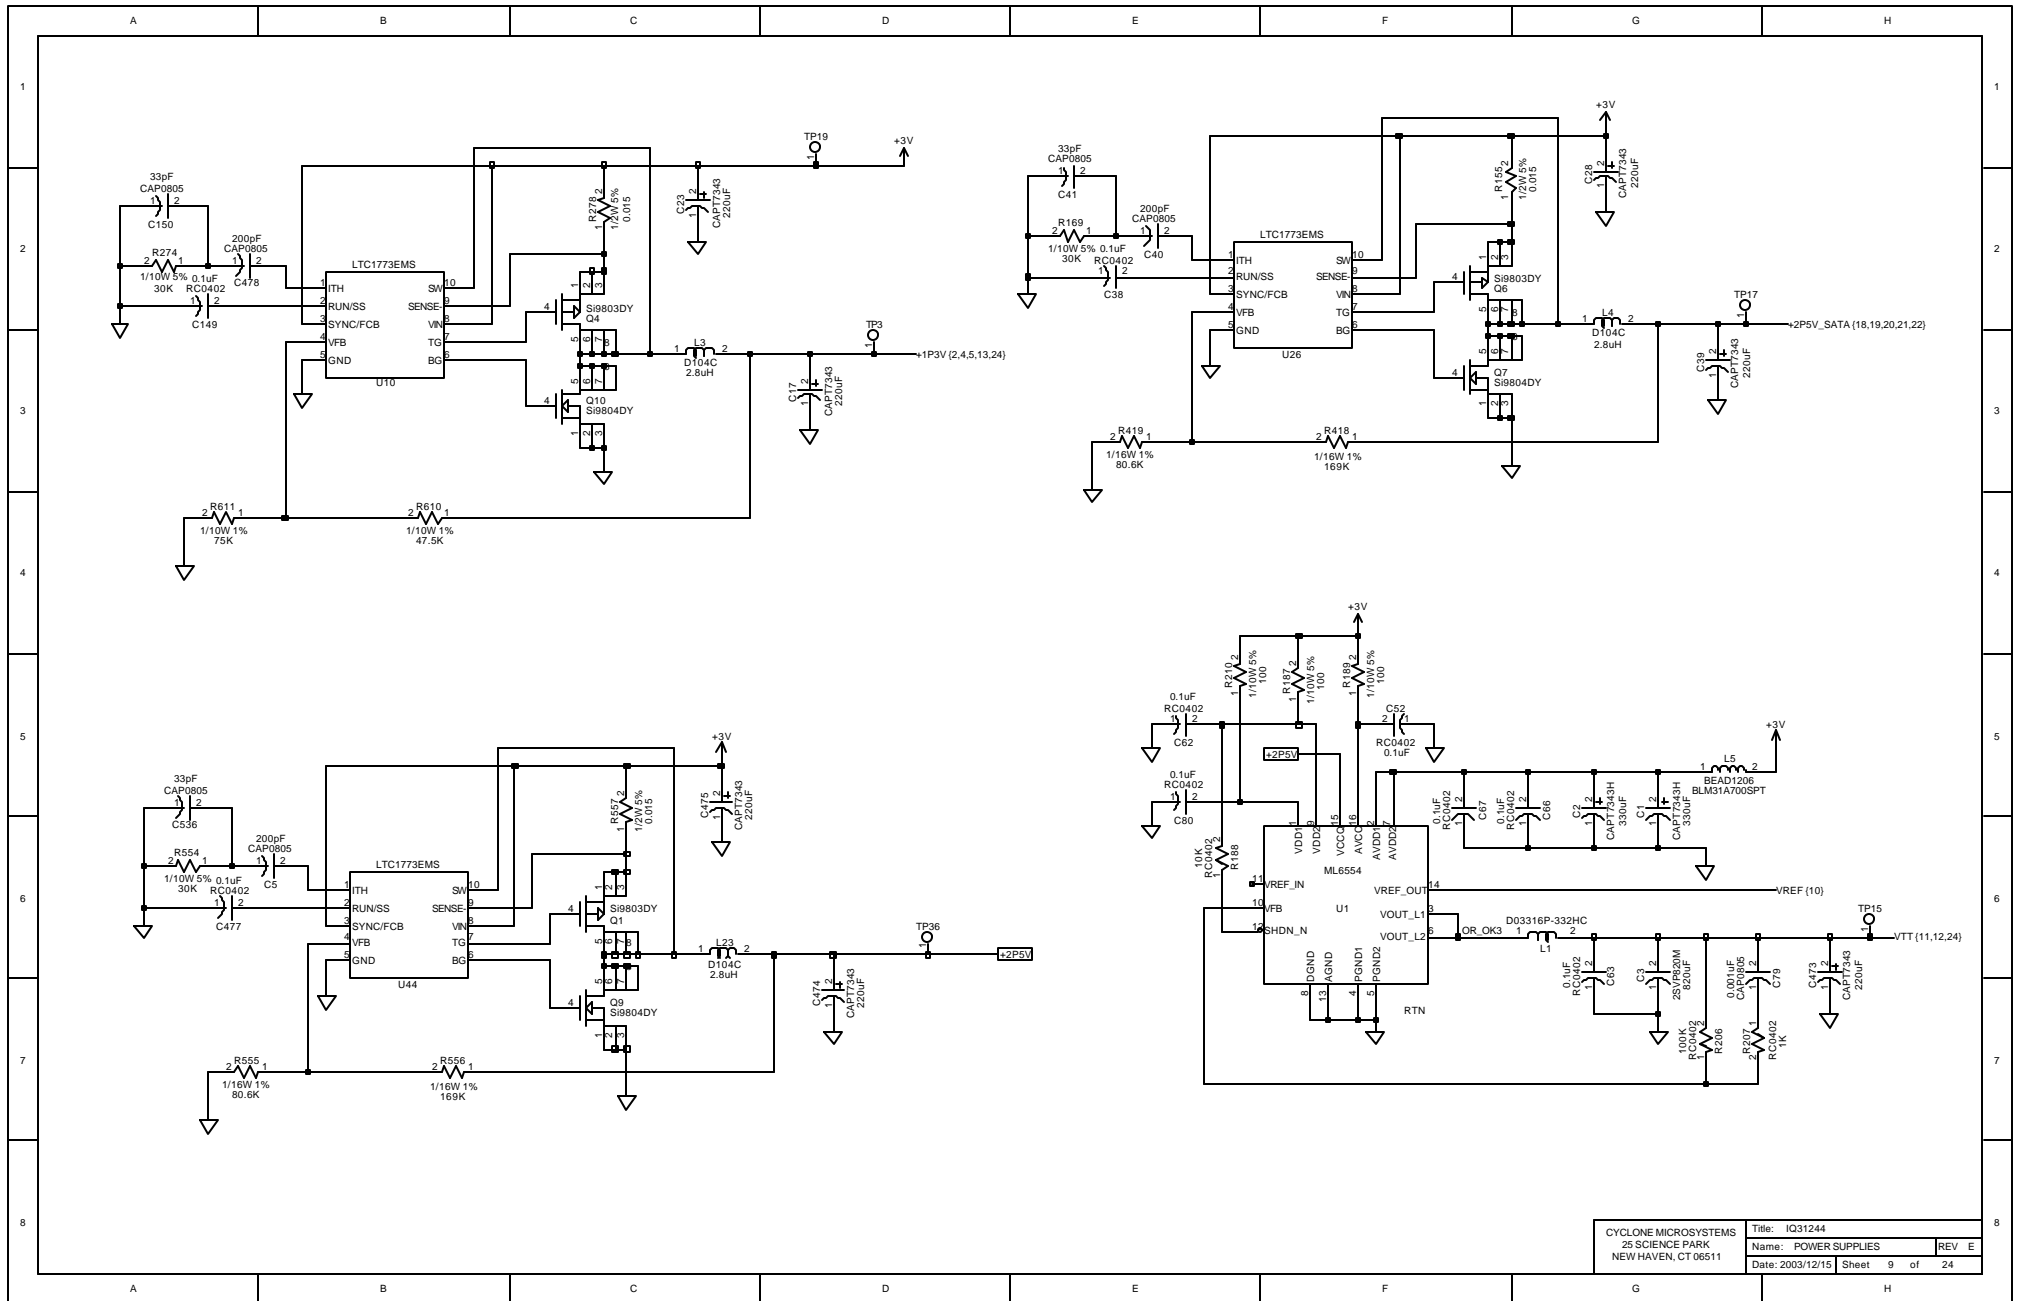

## TABLE OF CONTENTS

2. 80321 PRIMARY PCI BUS
3. XSLOT CONNECTOR PRIMARY PCI BUS
4. 31154 BRIDGE PRIMARY PCI BUS
5. 31154 BRIDGE SECONDARY PCI BUS
6. 82546 DUAL GIGABIT MAC/PHY PRIMARY BUS
7. 82546 LINES INTERFACE
8. 82546 POWER SUPPLIES
9. POWER SUPPLIES
10. 80321 DDR SDRAM
11. 80321 DDR SDRAM TERMINATION
12. 80321 DDR SDRAM TERMINATION & XSLOT SERIES TERMINATION
13. 80321 PERIPHERAL BUS
14. FLASH - COMPACT FLASH - UART
15. USER LEDS - SWITCH - BUZZER
16. CLOCKS - PRIMARY ARBITER PAL
17. ATX POWER - RESET
18. SATA 0
19. SATA 1
20. SATA 2
21. SATA 3
22. SATA DECOUPLINGS
23. SATA DECOUPLINGS
24. DECOUPLINGS

CYCLONE MICROSYSTEMS 25 SCIENCE PARK NEW HAVEN, CT 06511	Title: IQ31244 Name: CLOCKS - ARBITER PAL Date: 2003/12/15	REV E Sheet 16 of 24
--	--	-------------------------