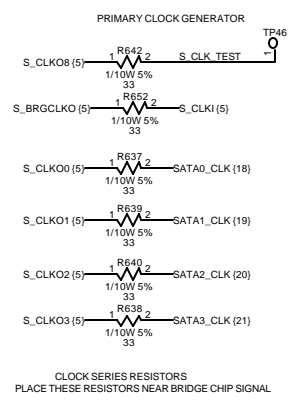

## TABLE OF CONTENTS

2. 80321 PRIMARY PCI BUS
3. XSLOT CONNECTOR PRIMARY PCI BUS
4. 31154 BRIDGE PRIMARY PCI BUS
5. 31154 BRIDGE SECONDARY PCI BUS
6. 82546 DUAL GIGABIT MAC/PHY PRIMARY BUS
7. 82546 LINES INTERFACE
8. 82546 POWER SUPPLIES
9. POWER SUPPLIES
10. 80321 DDR SDRAM
11. 80321 DDR SDRAM TERMINATION
12. 80321 DDR SDRAM TERMINATION & XSLOT SERIES TERMINATION
13. 80321 PERIPHERAL BUS
14. FLASH - COMPACT FLASH - UART
15. USER LEDS - SWITCH - BUZZER
16. CLOCKS - PRIMARY ARBITER PAL
17. ATX POWER - RESET
18. SATA 0
19. SATA 1
20. SATA 2
21. SATA 3
22. SATA DECOUPLINGS
23. SATA DECOUPLINGS
24. DECOUPLINGS

CYCLONE MICROSYSTEMS 25 SCIENCE PARK NEW HAVEN, CT 06511	Title: IQ31244 Name: CLOCKS - ARBITER PAL Date: 2003/12/15	REV E Sheet 16 of 24
--	--	-------------------------